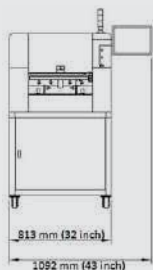

Specifications

Maximum Paper Size	:	15" - 20" (380mm - 510mm)
Minimum Paper Size	:	12.5" -20" (320mm - 510mm)
Max. Thickness of Book Block	:	18mm (stapler & media ristruction)
Speed	:	850 Sheets/hour
Power Supply	:	220V 50HZ Single phase
Maximum Power Consumption	:	6000W
Machine Dimension	:	3480 (L) x 1092 (W) x 1651 (H) mm
Weight	:	750kg
Air Compressor	:	0.6 - 0.9MPa 340L/min

VS 850 All-In

*All-in-one photobook binding and lamination system