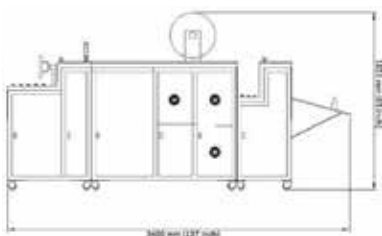

Specifications

Maximum Paper Size	:	15" - 20" (380mm - 510mm)
Minimum Paper Size	:	12.5" -20" (320mm - 510mm)
Max. Thickness of Book Block	:	18mm (stapler & media ristruction)
Speed	:	850 Sheets/hour
Power Supply	:	220V 50HZ Single phase
Maximum Power Consumption	:	6000W
Machine Dimension	:	3480 (L) x 1092 (W) x 1651 (H) mm
Weight	:	750kg
Air Compressor	:	0.6 - 0.9MPa 340L/min

VS 850 All-In

*All-in-one photobook binding and lamination system