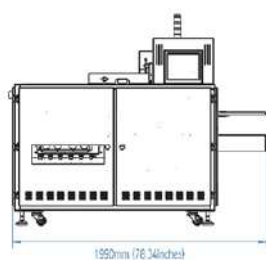

Specifications

Book Block Height	:	152 mm – 330 mm (6 inches – 13 inches)
Book Block Width (open)	:	305 mm – 915 mm (12 inches – 36 inches)
Max. Thickness of Book Block	:	50 mm
Paper Thickness	:	0.15 mm – 0.3 mm
Power Consumption	:	2000W
Machine Dimension	:	1990(L) x 1000(W) x 1450(H) mm
Cardboard Thickness	:	0.35 mm – 1 mm
Cardboard	:	With or Without
Power Supply	:	220V 50 Hz
Gluing Technology	:	Hotmelt
Weight (approx.)	:	400 kg
Air Compressorv	:	0.6 x 0.7mpa, >180/min
Speed	:	600 sheets/hour (without cardboard), 300 sheets/hour (with cardboard)

LF 600 All-In

*Ideal for creating LayFlat book blocks of different sizes