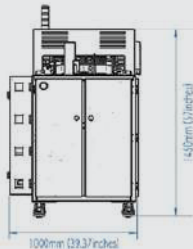

Specifications

Book Block Height	:	152 mm – 330 mm (6 inches – 13 inches)
Book Block Width (open)	:	305 mm – 915 mm (12 inches – 36 inches)
Max. Thickness of Book Block	:	50 mm
Paper Thickness	:	0.15 mm – 0.3 mm
Power Consumption	:	2000W
Machine Dimension	:	1990(L) x 1000(W) x 1450(H) mm
Cardboard Thickness	:	0.35 mm – 1 mm
Cardboard	:	With or Without
Power Supply	:	220V 50 Hz
Gluing Technology	:	Hotmelt
Weight (approx.)	:	400 kg
Air Compressorv	:	0.6 x 0.7mpa, >180/min
Speed	:	600 sheets/hour (without cardboard), 300 sheets/hour (with cardboard)

LF 600 All-In

*Ideal for creating LayFlat book blocks of different sizes